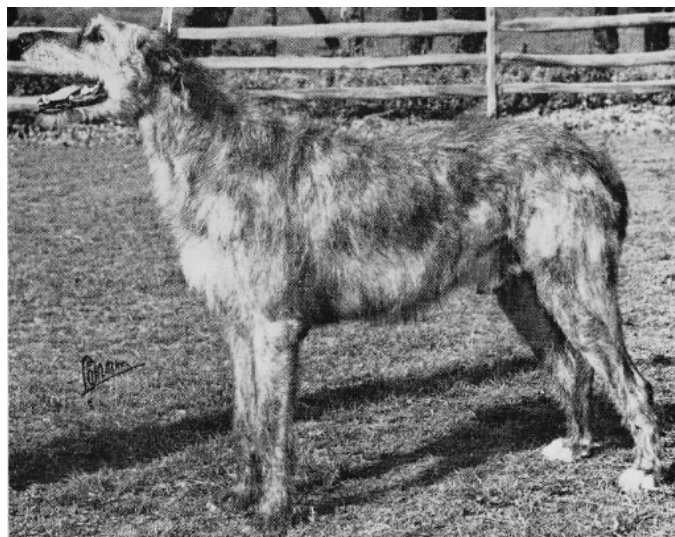

Ambleside Edain of Edgecliff 1948 (female)

Am.Ch. Roise of Ambleside 1948 (female)

1950 - 1959

Cragwood Barney O'Shea - 1952 (male)

Riverlawn Paddy - 1955 (male)

Lovat of Arraghlen - 1958 (male)

Eaglescrag Saragh - 1959 (female)