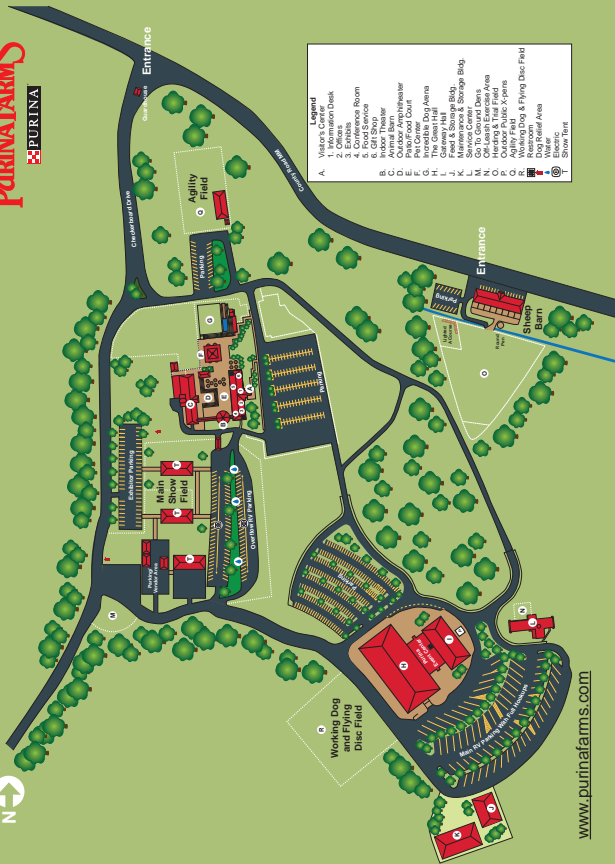

- Legend**
- A. Visitor's Center
 - 1. Information Desk
 - 2. Offices
 - 3. Exhibits
 - 4. Conference Room
 - 5. Food Service
 - 6. Coat Check
 - B. C. Animal Barn
 - D. Outdoor Amphitheater
 - E. Pet/food Court
 - F. Pet Adoption
 - G. Pet-Friendly Dog Arena
 - H. The Great Hall
 - I. Garaway Hall
 - J. Feed & Storage Bldg.
 - K. Maintenance & Storage Bldg.
 - L. Dog Wash
 - M. Go To Ground Dens
 - N. Off-Leash Exercise Area
 - O. Herding & Trial Field
 - P. Outdoor Public X-pens
 - Q. Agility Field
 - R. Working Dog & Flying Disc Field
 - S. Restroom
 - T. Dog Relief Area
- Water
 Electric
 Show Tent