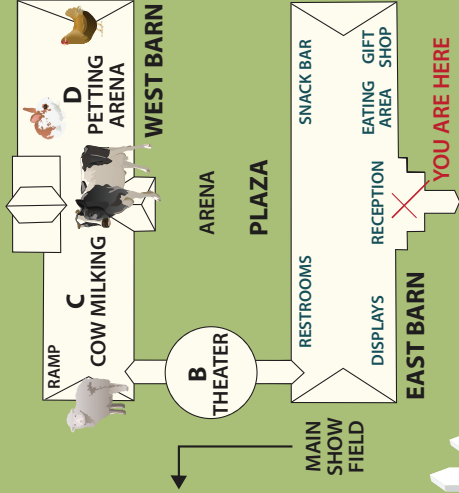

RAMP

**A - MAIN PARKING LOT
WAGON RIDES**

CALL 314-982-3232

FOR DATES AND TIMES OF ACTIVITIES